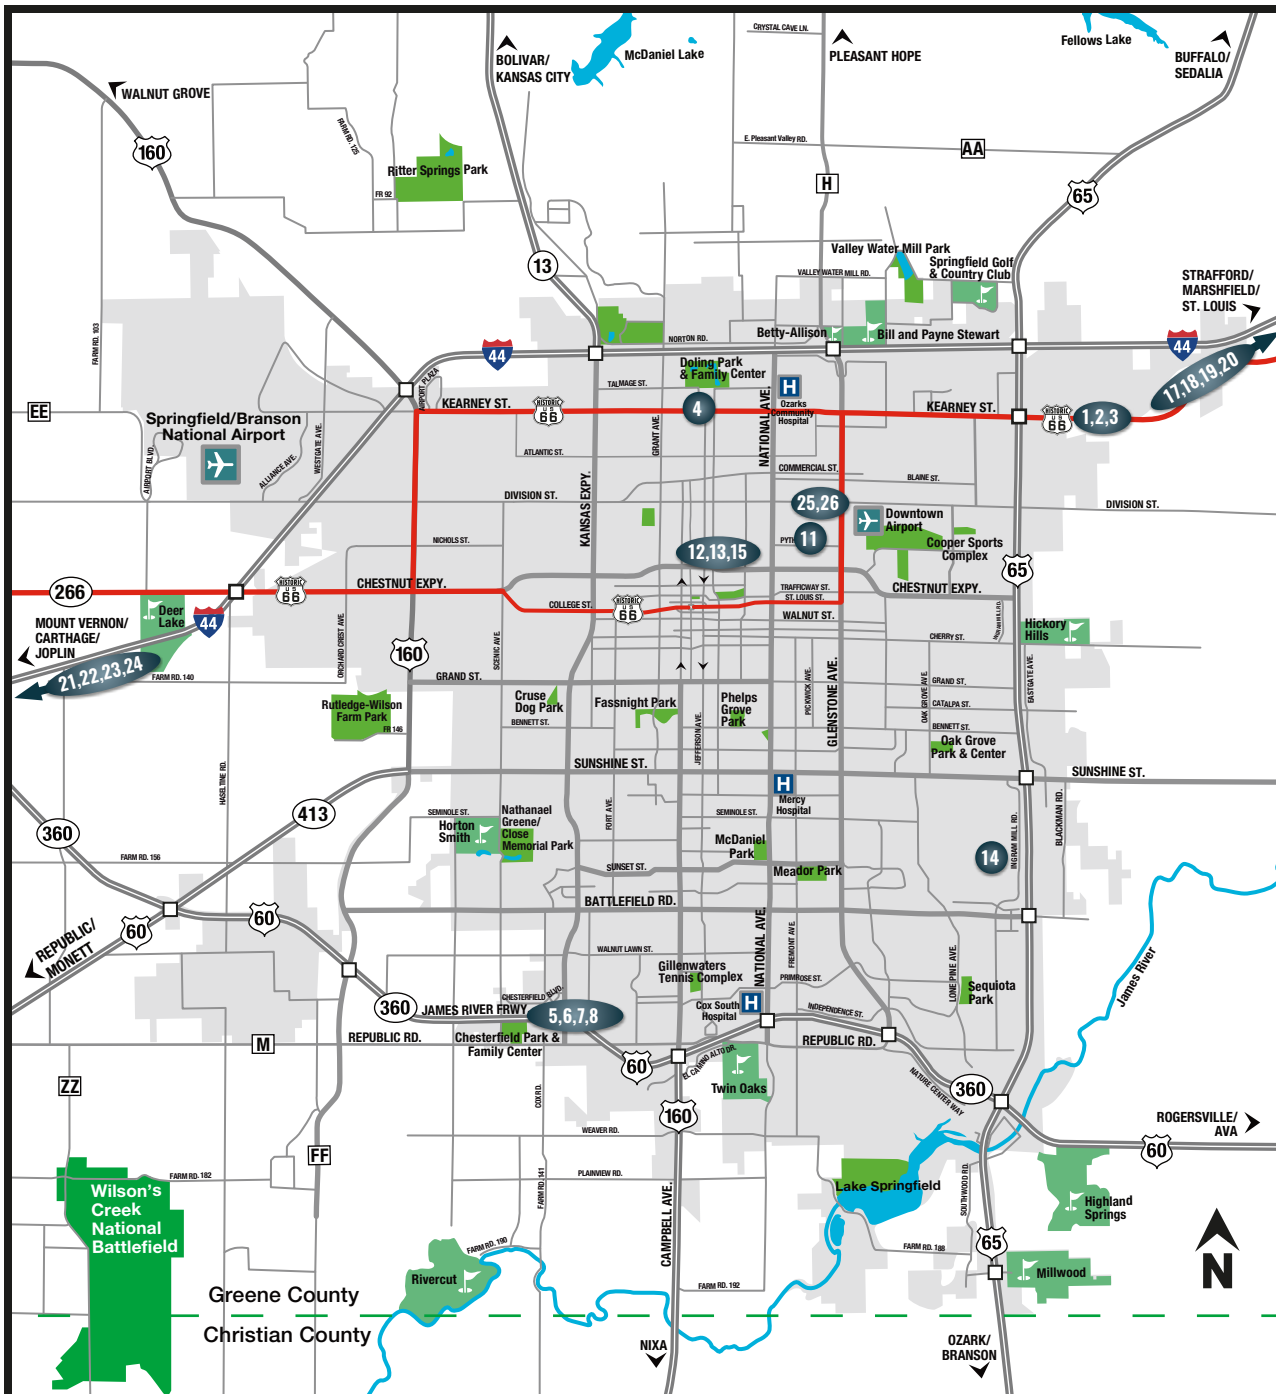

## Venues

- 1 The Clubhouse #1 - 4136 E. Kearney St., Springfield
- 2 The Clubhouse #2 - 4136 E. Kearney St., Springfield
- 3 The Clubhouse #3 - 4136 E. Kearney St., Springfield
- 4 Baptist Bible College - 628 E. Kearney St., Springfield
- 5 The Field House #1 (Play it Again Sports) - 2235 W. Kingsley St., Springfield
- 6 The Field House #2 (Dr Pepper) - 2235 W. Kingsley St., Springfield
- 7 The Field House #3 (Hiland Dairy) - 2235 W. Kingsley St., Springfield
- 8 The Field House #4 (Price Cutter) - 2235 W. Kingsley St., Springfield
- 11 O'Reilly-Tefft Center - 1408 E. Pythian St., Springfield
- 12 Central Main - 423 E. Central St., Springfield
- 13 Central #2 - 423 E. Central St., Springfield
- 14 Glendale High School - 2727 S. Ingram Mill Rd., Springfield
- 15 O'Reilly Family Event Center - 935 N. Summit Ave., Springfield
- 17 Strafford Sports Center #1 (Don Vance) - 9007 E. Evergreen St., Strafford
- 18 Strafford Sports Center #2 (Reeds) - 9007 E. Evergreen St., Strafford
- 19 Strafford Sports Center #3 (Perkins) - 9007 E. Evergreen St., Strafford
- 20 Strafford Sports Center #4 (Emery Sapp) - 9007 E. Evergreen St., Strafford
- 21 417 Athletics #1 - 300 W. Hayward Dr., Mt. Vernon
- 22 417 Athletics #2 - 300 W. Hayward Dr., Mt. Vernon
- 23 417 Athletics #3 - 300 W. Hayward Dr., Mt. Vernon
- 24 417 Athletics #4 - 300 W. Hayward Dr., Mt. Vernon
- 25 Evangel Ashcroft Center - 1111 N. Glenstone Ave., Springfield
- 26 Evangel MABEE - 1111 N. Glenstone Ave., Springfield

- Park
- Hospital
- Historic Route 66
- Golf Course
- Airport

For maps, attractions, shopping, dining, coupons, current events, and more, visit our website at [WWW.SPRINGFIELDMO.ORG](http://WWW.SPRINGFIELDMO.ORG)