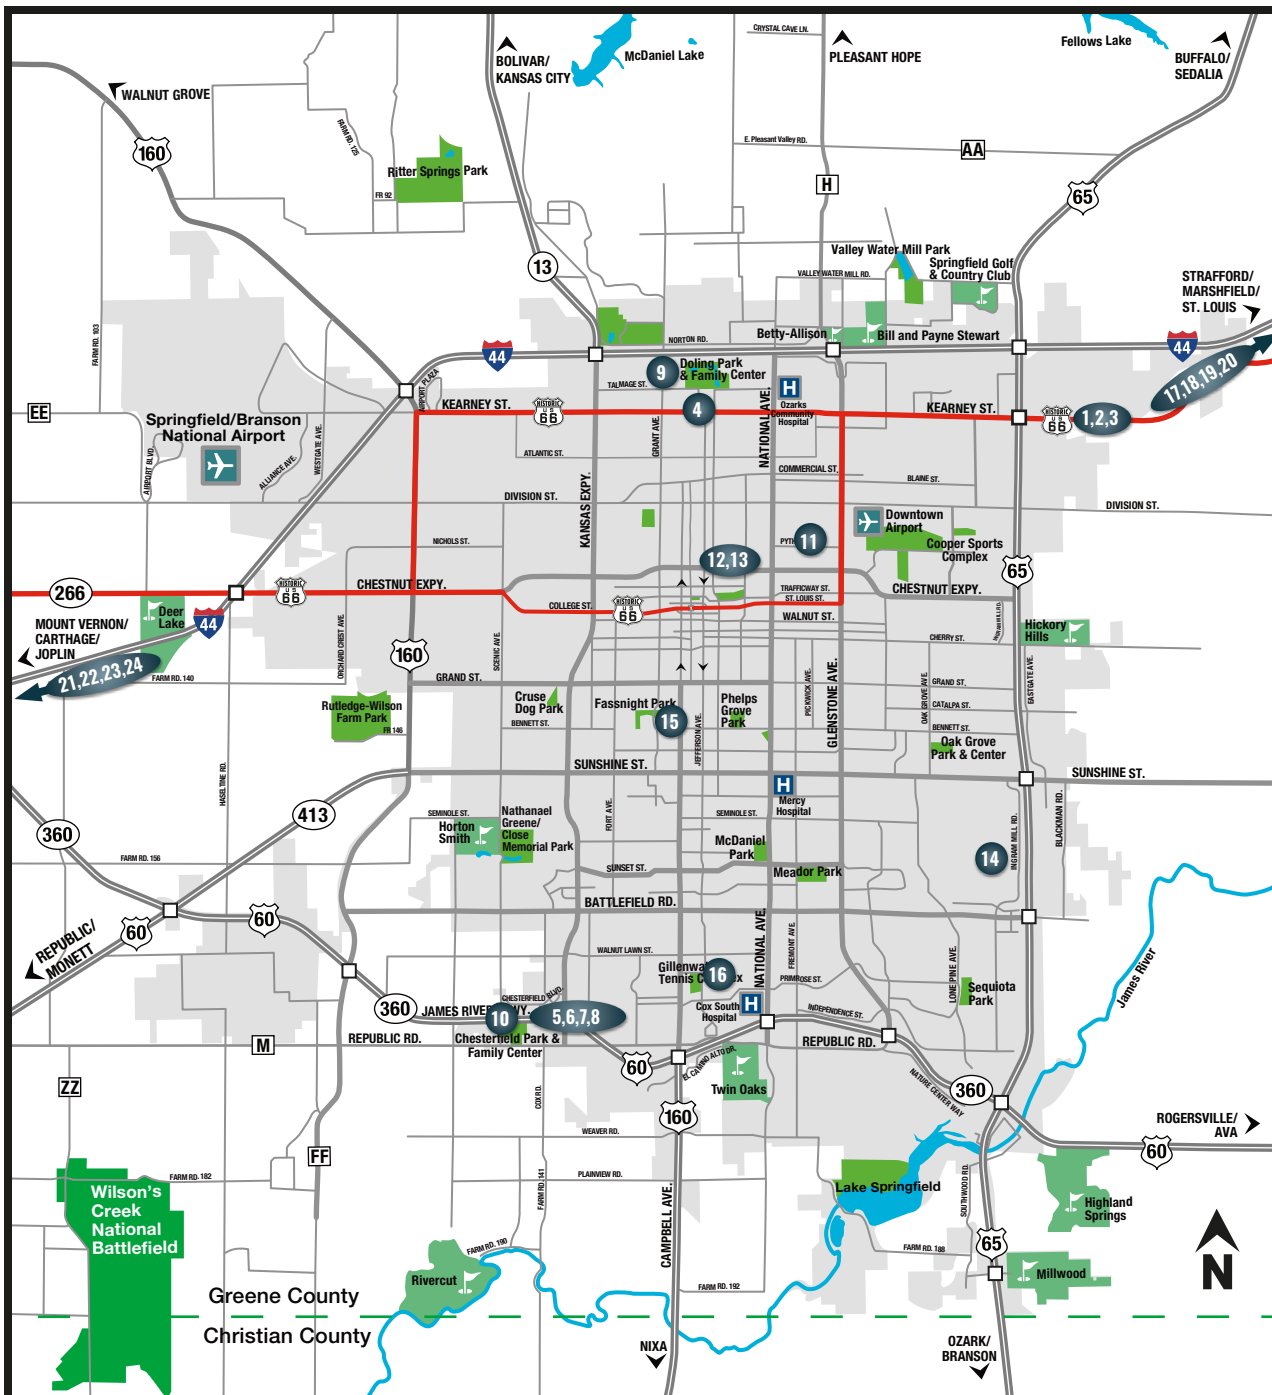

## Venues

- 1 The Clubhouse #1 - 4136 E. Kearney St., Springfield
- 2 The Clubhouse #2 - 4136 E. Kearney St., Springfield
- 3 The Clubhouse #3 - 4136 E. Kearney St., Springfield
- 4 Baptist Bible College - 628 E. Kearney St., Springfield
- 5 The Field House #1 (Play it Again Sports) 2235 W. Kingsley St., Springfield
- 6 The Field House #2 (Dr Pepper) 2235 W. Kingsley St., Springfield
- 7 The Field House #3 (Hiland Dairy) 2235 W. Kingsley St., Springfield
- 8 The Field House #4 (Price Cutter) 2235 W. Kingsley St., Springfield
- 9 Doling Community Center - 301 E. Talmage St., Springfield
- 10 Chesterfield Family Center - 2511 W. Republic Rd., Springfield
- 11 O'Reilly-Tefft Center - 1408 E. Pythian St., Springfield
- 12 Central Main - 423 E Central St., Springfield
- 13 Central #2 - 423 E Central St., Springfield
- 14 Glendale High School - 2727 S. Ingram Mill Rd., Springfield
- 15 Parkview High School - 516 W. Meadowmere St., Springfield
- 16 Kickapoo High School - 3710 S. Jefferson Ave., Springfield
- 17 Strafford Sports Center #1 (Don Vance) - 9007 E. Evergreen St., Strafford, 65757
- 18 Strafford Sports Center #2 (Reeds) - 9007 E. Evergreen St., Strafford, 65757
- 19 Strafford Sports Center #1 (Perkins) - 9007 E. Evergreen St., Strafford, 65757
- 20 Strafford Sports Center #1 (Emery Sapp) - 9007 E. Evergreen St., Strafford, 65757
- 21 417 Athletics #1 - 300 W Hayward Dr, Mt. Vernon, 65712
- 22 417 Athletics #2 - 300 W Hayward Dr, Mt. Vernon, 65712
- 23 417 Athletics #3 - 300 W Hayward Dr, Mt. Vernon, 65712
- 24 417 Athletics #4 - 300 W Hayward Dr, Mt. Vernon, 65712

For maps, attractions, shopping, dining, coupons, current events, and more, visit our website at

[WWW.SPRINGFIELDMO.ORG](http://WWW.SPRINGFIELDMO.ORG)

Convention & Visitors Bureau

Rev. 2-25-21

Park	Hospital	Historic Route 66
Golf Course	Airport	